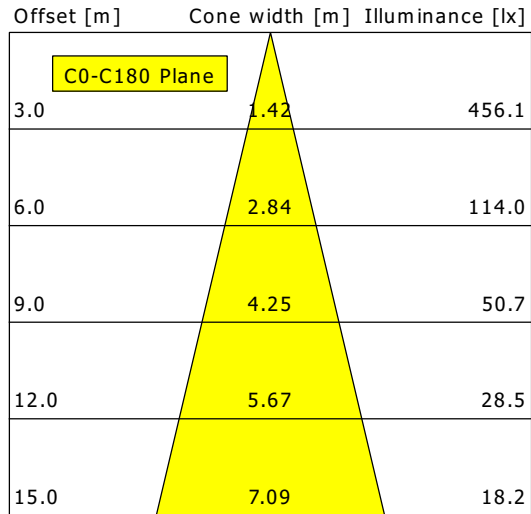

VTRXS 13.0540.25

Vale-Tu Round XSmall (1xLED 12W 840/4000K 1170lm)

	C0	C90	C180	C270
0°	3508	3508	3508	3508
15°	1444	1444	1444	1444
30°	217	217	217	217
45°	43	43	43	43
60°	14	14	14	14
75°	7	7	7	7
90°	0	0	0	0
cd / 1000 lm				

η	LED
Efficiency	98 lm/W
Direct/Indirect	↓ 100% / ↑ 0%
System Power	12 W
UGR	X=4H, Y=8H
Reflection factors	70/50/20
UGR C0/C180	21.8
UGR C90/C270	21.8
CIE Flux Codes	94 98 100 100 100
Ra/CRI	>80