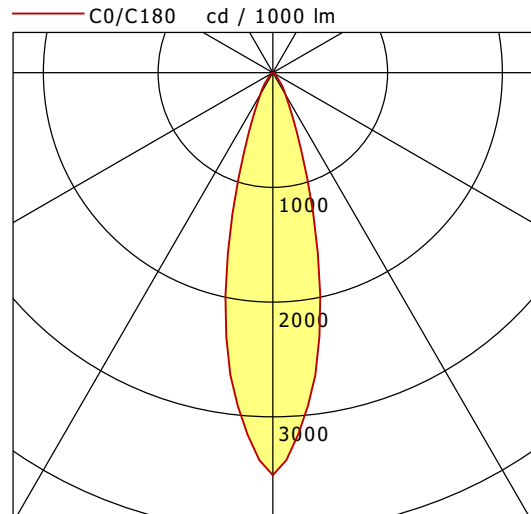

VTRXS 13.0540.25

Vale-Tu Round XSmall (1xLED 12W 840/4000K 1170lm)

	C0	C90	C180	C270
0°	3508	3508	3508	3508
15°	1444	1444	1444	1444
30°	217	217	217	217
45°	43	43	43	43
60°	14	14	14	14
75°	7	7	7	7
90°	0	0	0	0
cd / 1000 lm				

η	LED
Efficiency	98 lm/W
Direct/Indirect	↓ 100% / ↑ 0%
System Power	12 W
UGR	X=4H, Y=8H
Reflection factors	70/50/20
UGR C0/C180	21.8
UGR C90/C270	21.8
CIE Flux Codes	94 98 100 100 100
Ra/CRI	>80