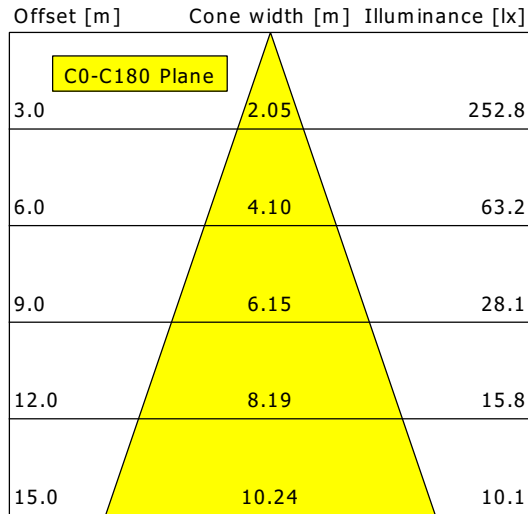

VTRXS 10.0530.35

Vale-Tu Round XSmall (1xLED 12W 830/3000K 1160lm Wide-Flood °)

	C0	C90	C180	C270
0°	1962	1962	1962	1962
15°	1320	1320	1320	1320
30°	330	330	330	330
45°	59	59	59	59
60°	15	15	15	15
75°	5	5	5	5
90°	0	0	0	0
cd / 1000 lm				

η	LED
Efficiency	97 lm/W
Direct/Indirect	↓ 100% / ↑ 0%
System Power	12 W
UGR	X=4H, Y=8H
Reflection factors	70/50/20
UGR C0/C180	22.5
UGR C90/C270	22.5
CIE Flux Codes	93 98 100 100 100
Ra/CRI	>80