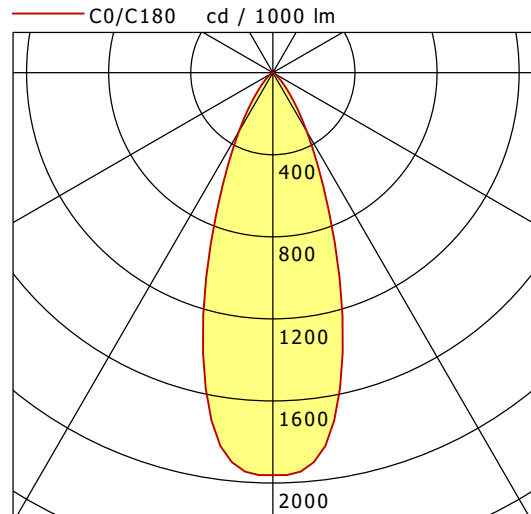

VTRXS 10.0530.35

Vale-Tu Round XSmall (1xLED 12W 830/3000K 1160lm Wide-Flood °)

	C0	C90	C180	C270
0°	1962	1962	1962	1962
15°	1320	1320	1320	1320
30°	330	330	330	330
45°	59	59	59	59
60°	15	15	15	15
75°	5	5	5	5
90°	0	0	0	0
cd / 1000 lm				

η	LED
Efficiency	97 lm/W
Direct/Indirect	↓ 100% / ↑ 0%
System Power	12 W
UGR	X=4H, Y=8H
Reflection factors	70/50/20
UGR C0/C180	22.5
UGR C90/C270	22.5
CIE Flux Codes	93 98 100 100 100
Ra/CRI	>80