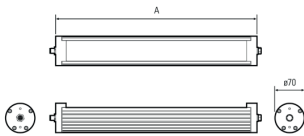

## TUBELED\_70, 60°, 1580 mm, 24V DC

**Item number:** 110714-02  
**EAN:** 4260556621388

**Order number:** 110714-02  
**Model:** TUBELED\_70 DC  
**Type:** LED surface-mounted luminaire for machines  
**Illuminant:** High Power LED  
**Power consumption:** ~80 W  
**Lamp luminous flux:** 9156 lm  
**Lamp luminous efficiency:** ca. 116 lm/W  
**Light distribution:** direct  
**Light colour:** daylight white (5200 - 5700K)  
**Connected load:** 24V DC  $\pm$  10%  
**Connection (connector):** M12 A-type encoded  
**Degree of protection:** IP67/IP69K  
**Class of protection:** III  
**Glare-free** opal white  
**Beam angle (optics):** 60°  
**Operating temperature:** -30... +70 °C  
**Colour rendering (Ra):** > 80  
**Lamps lifetime:** > 60,000 h  
**Housing material:** aluminium  
**Cover material:** safety glass, frosted, shatterproof  
**Height [B] x Width [C]:**  $\varnothing$  70 mm  
**Length [A]:** 1580 mm  
**Weight (net):** 4200 g  
**Gross weight:** 5450 g  
**Risk group (DIN EN 62471):** free group  
**Marking:** CE, ETL Listed  
**Mounting accessories:** optional  
**Dimmable:** via optional accessory  
**Made in:** Germany  
**Feature:** retrofitting: standardised LED luminaire for 1:1 replacement