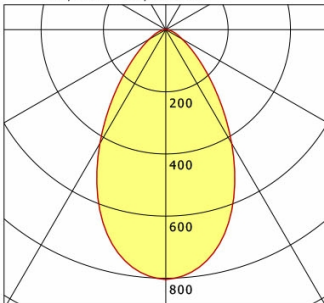

Flixx 300 Square (FLIQZ 300.05, 1xLED 11W 840/4000K 1060lm)

— C0/C180 cd / 1000 lm

	C0	C90	C180	C270
0°	866	866	866	866
15°	805	805	805	805
30°	521	521	521	521
45°	145	145	145	145
60°	13	13	13	13
75°	6	6	6	6
90°	0	0	0	0
cd / 1000 lm				

Offset [m] Cone width [m] Illuminance [lx]

η	LED
Efficiency	96 lm/W
Direct/Indirect	↓ 100% / ↑ 0%
System Power	11 W
UGR	X=4H, Y=8H
Reflection factors	70/50/20
UGR C0/C180	18.0
UGR C90/C270	18.0
CIE Flux Codes	86 98 99 100 100
Ra/CRI	>80

LTS

Flixx 300 Square (FLIQZ 300.24, 1xLED 11W 840/4000K 1030lm)

— C0/C180 cd / 1000 lm

	C0	C90	C180	C270
0°	804	804	804	804
15°	698	698	698	698
30°	423	423	423	423
45°	173	173	173	173
60°	62	62	62	62
75°	22	22	22	22
90°	0	0	0	0
cd / 1000 lm				

Offset [m] Cone width [m] Illuminance [lx]

η	LED
Efficiency	94 lm/W
Direct/Indirect	↓ 100% / ↑ 0%
System Power	11 W
UGR	X=4H, Y=8H
Reflection factors	70/50/20
UGR C0/C180	21.8
UGR C90/C270	21.8
CIE Flux Codes	73 93 98 100 100
Ra/CRI	>80