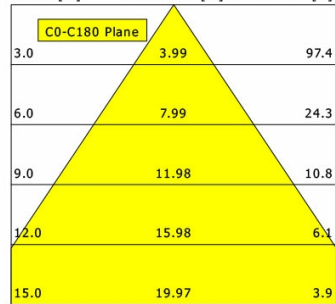

Offset [m] Cone width [m] Illuminance [lx]

η	LED
Efficiency	94 lm/W
Direct/Indirect	↓ 100% / ↑ 0%
System Power	11 W
UGR	X=4H, Y=8H
Reflection factors	70/50/20
UGR C0/C180	21.8
UGR C90/C270	21.8
CIE Flux Codes	73 93 98 100 100
Ra/CRI	>80

LTS

Flixx 300 Square (FLIQZ 300.25, 1xLED 11W 840/4000K 1050lm)

— C0/C180 cd / 1000 lm

	C0	C90	C180	C270
0°	835	835	835	835
15°	779	779	779	779
30°	513	513	513	513
45°	155	155	155	155
60°	18	18	18	18
75°	6	6	6	6
90°	0	0	0	0
cd / 1000 lm				

Offset [m] Cone width [m] Illuminance [lx]

η	LED
Efficiency	95 lm/W
Direct/Indirect	↓ 100% / ↑ 0%
System Power	11 W
UGR	X=4H, Y=8H
Reflection factors	70/50/20
UGR C0/C180	18.3
UGR C90/C270	18.3
CIE Flux Codes	85 98 100 100 100
Ra/CRI	>80