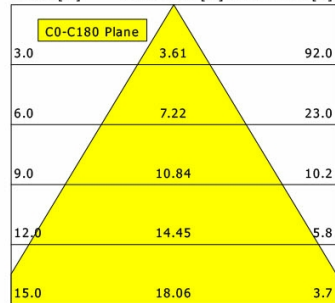

Offset [m] Cone width [m] Illuminance [lx]

η	LED
Efficiency	96 lm/W
Direct/Indirect	↓ 100% / ↑ 0%
System Power	11 W
UGR	X=4H, Y=8H
Reflection factors	70/50/20
UGR C0/C180	18.0
UGR C90/C270	18.0
CIE Flux Codes	86 98 99 100 100
Ra/CRI	>80

LTS

Flixx 300 Square (FLIQZ 300.24, 1xLED 11W 840/4000K 1030lm)

— C0/C180 cd / 1000 lm

	C0	C90	C180	C270
0°	804	804	804	804
15°	698	698	698	698
30°	423	423	423	423
45°	173	173	173	173
60°	62	62	62	62
75°	22	22	22	22
90°	0	0	0	0
cd / 1000 lm				

Offset [m] Cone width [m] Illuminance [lx]

η	LED
Efficiency	94 lm/W
Direct/Indirect	↓ 100% / ↑ 0%
System Power	11 W
UGR	X=4H, Y=8H
Reflection factors	70/50/20
UGR C0/C180	21.8
UGR C90/C270	21.8
CIE Flux Codes	73 93 98 100 100
Ra/CRI	>80