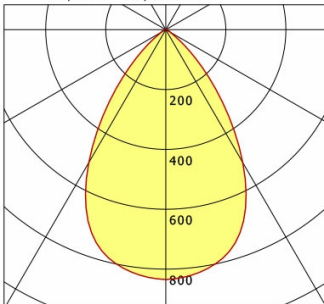

Offset [m] Cone width [m] Illuminance [lx]

η	LED
Efficiency	96 lm/W
Direct/Indirect	↓ 100% / ↑ 0%
System Power	11 W
UGR	X=4H, Y=8H
Reflection factors	70/50/20
UGR C0/C180	18.0
UGR C90/C270	18.0
CIE Flux Codes	86 98 99 100 100
Ra/CRI	>80

Offset [m] Cone width [m] Illuminance [lx]

η	LED
Efficiency	94 lm/W
Direct/Indirect	↓ 100% / ↑ 0%
System Power	11 W
UGR	X=4H, Y=8H
Reflection factors	70/50/20
UGR C0/C180	21.8
UGR C90/C270	21.8
CIE Flux Codes	73 93 98 100 100
Ra/CRI	>80

LTS

Flixx 300 Square (FLIQZ 300.25, 1xLED 11W 840/4000K 1050lm)

— C0/C180 cd / 1000 lm

	C0	C90	C180	C270
0°	835	835	835	835
15°	779	779	779	779
30°	513	513	513	513
45°	155	155	155	155
60°	18	18	18	18
75°	6	6	6	6
90°	0	0	0	0
cd / 1000 lm				

Offset [m] Cone width [m] Illuminance [lx]

η	LED
Efficiency	95 lm/W
Direct/Indirect	↓ 100% / ↑ 0%
System Power	11 W
UGR	X=4H, Y=8H
Reflection factors	70/50/20
UGR C0/C180	18.3
UGR C90/C270	18.3
CIE Flux Codes	85 98 100 100 100
Ra/CRI	>80