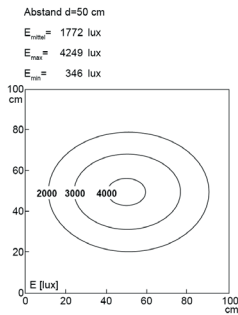

Order number:	120720-01
Model:	UNILED II
Type:	LED adjustable arm luminaire
Illuminant:	SMD LED
Power consumption:	~26 W
Lamp luminous flux:	3217 lm
Lamp luminous efficiency:	ca. 131 lm/W
Light distribution:	direct
Light colour:	neutral white (4000-4500K)
Connected load:	24V DC \pm 10%
Power supply:	included external PSU 100-240V AC
Connection (connector):	M12 A-type encoded
Connected load PSU:	110-240V AC
Connection PSU:	EURO plug to connector M12
Degree of protection:	IP40
Class of protection:	III
Glare-free	opal white
Beam angle (optics):	100°
Operating temperature:	-10... +60 °C
Colour rendering (Ra):	> 85
Lamps lifetime:	> 60,000 h
Housing material:	aluminium / plastics
Cover material:	Makrolon®
Head width [A]:	548 mm
Length adjustable arms:	2x 400 mm
Weight (net):	2250 g
Gross weight:	3950 g
Risk group (DIN EN 62471):	free group
Mounting accessories:	included table clamp
Dimmable:	via optional accessory
Made in:	Germany
Feature:	light colour neutral white, high colour rendering