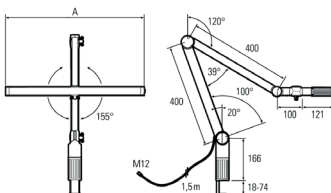

Lampenlebensdauer in Betriebstunden (L80/B10)

LED Arbeitsplatzleuchte
LED workplace luminaire

UNILED II Gelenkarm (adjustable arm), 4000-4500K, luminaire head width 548 mm

Item number: 120720-01
EAN: 4260556620299

Order number:	120720-01
Model:	UNILED II
Type:	LED adjustable arm luminaire
Illuminant:	SMD LED
Power consumption:	~26 W
Lamp luminous flux:	3217 lm
Lamp luminous efficiency:	ca. 131 lm/W
Light distribution:	direct
Light colour:	neutral white (4000-4500K)
Connected load:	24V DC \pm 10%
Power supply:	included external PSU 100-240V AC
Connection (connector):	M12 A-type encoded
Connected load PSU:	110-240V AC
Connection PSU:	EURO plug to connector M12
Degree of protection:	IP40
Class of protection:	III
Glare-free	opal white
Beam angle (optics):	100°
Operating temperature:	-10... +60 °C
Colour rendering (Ra):	> 85
Lamps lifetime:	> 60,000 h
Housing material:	aluminium / plastics
Cover material:	Makrolon®
Head width [A]:	548 mm
Length adjustable arms:	2x 400 mm
Weight (net):	2250 g
Gross weight:	3950 g
Risk group (DIN EN 62471):	free group
Mounting accessories:	included table clamp
Dimmable:	via optional accessory
Made in:	Germany
Feature:	light colour neutral white, high colour rendering