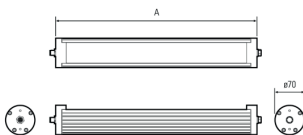

Lamps lifetime in operation hours (L80/B10)