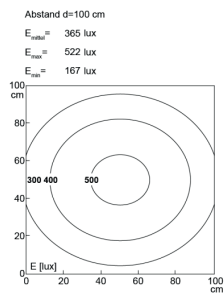

110310-11

Lampenlebensdauer in Betriebsstunden (L80/B10)

TUBELED_70, 100°, 300 mm, 220-240V AC

Item number: 110310-11
EAN: 4260556621395

Order number: 110310-11
Model: TUBELED_70 AC
Type: LED surface-mounted luminaire for machines
Illuminant: SMD LED
Power consumption: ~17 W
Lamp luminous flux: 1848 lm
Lamp luminous efficiency: ca. 132 lm/W
Light distribution: direct
Light colour: daylight white (5200 - 5700K)
Connected load: 220-240V AC \pm 10%, 50-60 Hz
Power supply: inbuilt
Connection (connector): M12 S-type encoded
Degree of protection: IP67/IP69K
Class of protection: I
Glare-free opal white
Beam angle (optics): 100°
Operating temperature: -10... +50 °C
Colour rendering (Ra): > 85
Lamps lifetime: > 50,000 h
Housing material: aluminium
Cover material: safety glass, frosted, shatterproof
Height [B] x Width [C]: \varnothing 70 mm
Length [A]: 300 mm
Weight (net): 1300 g
Gross weight: 1700 g
Risk group (DIN EN 62471): group 1
Marking: CE
Mounting accessories: optional
Made in: Germany
Feature: retrofitting: standardised LED luminaire for 1:1 replacement