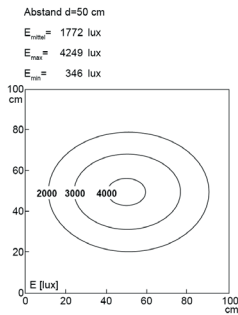

Order number:	120720-02
Model:	UNILED II
Type:	LED adjustable arm luminaire
Illuminant:	SMD LED
Power consumption:	~26 W
Lamp luminous flux:	3217 lm
Lamp luminous efficiency:	ca. 131 lm/W
Light distribution:	direct
Light colour:	neutral white (4000-4500K)
Connected load:	24V DC \pm 10%
Power supply:	included external PSU 100-240V AC
Connection (connector):	M12 A-type encoded
Connected load PSU:	110-240V AC
Connection PSU:	EURO plug to connector M12
Degree of protection:	IP40
Class of protection:	III
Glare-free	opal white
Beam angle (optics):	100°
Operating temperature:	-10... +60 °C
Colour rendering (Ra):	> 85
Lamps lifetime:	> 60,000 h
Housing material:	aluminium / plastics
Cover material:	Makrolon®
Head width [A]:	548 mm
Length adjustable arms:	2x 400 mm
Weight (net):	2250 g
Gross weight:	3950 g
Risk group (DIN EN 62471):	free group
Mounting accessories:	included table clamp
Dimmable:	internal dimmer with memory function
Made in:	Germany
Feature:	light colour neutral white, high colour rendering