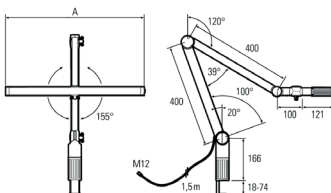

Lampenlebensdauer in Betriebstunden (L80/B10)

LED Arbeitsplatzleuchte
LED workplace luminaire

UNILED II Gelenkarm (adjustable arm), dimmable, 4000-4500K, luminaire head width 548 mm

Item number: 120720-02
EAN: 4260556620305

Order number:	120720-02
Model:	UNILED II
Type:	LED adjustable arm luminaire
Illuminant:	SMD LED
Power consumption:	~26 W
Lamp luminous flux:	3217 lm
Lamp luminous efficiency:	ca. 131 lm/W
Light distribution:	direct
Light colour:	neutral white (4000-4500K)
Connected load:	24V DC \pm 10%
Power supply:	included external PSU 100-240V AC
Connection (connector):	M12 A-type encoded
Connected load PSU:	110-240V AC
Connection PSU:	EURO plug to connector M12
Degree of protection:	IP40
Class of protection:	III
Glare-free	opal white
Beam angle (optics):	100°
Operating temperature:	-10... +60 °C
Colour rendering (Ra):	> 85
Lamps lifetime:	> 60,000 h
Housing material:	aluminium / plastics
Cover material:	Makrolon®
Head width [A]:	548 mm
Length adjustable arms:	2x 400 mm
Weight (net):	2250 g
Gross weight:	3950 g
Risk group (DIN EN 62471):	free group
Mounting accessories:	included table clamp
Dimmable:	internal dimmer with memory function
Made in:	Germany
Feature:	light colour neutral white, high colour rendering