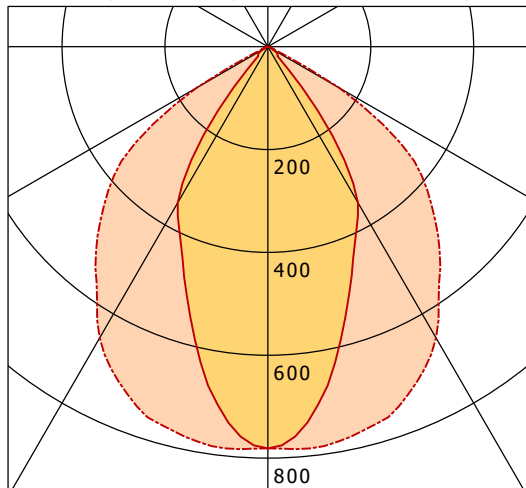

EL 307.30.2

EuroLED 300 | Track-Mounted (1xLED 56W 830/3000K 7560lm)

— C0/C180 cd / 1000 lm - - - C90/C270

	C0	C90	C180	C270
0°	781	781	781	781
15°	566	766	566	766
30°	350	654	350	654
45°	29	455	29	455
60°	12	160	12	160
75°	1	6	1	6
90°	0	0	0	0
cd / 1000 lm				

Offset [m] Cone width [m] Illuminance [lx]

η	LED
Efficiency	135 lm/W
Direct/Indirect	↓ 100% / ↑ 0%
System Power	56 W
UGR	X=4H, Y=8H
Reflection factors	70/50/20
UGR C0/C180	22.2
UGR C90/C270	30.7
CIE Flux Codes	76 98 100 100 100
Ra/CRI	>80