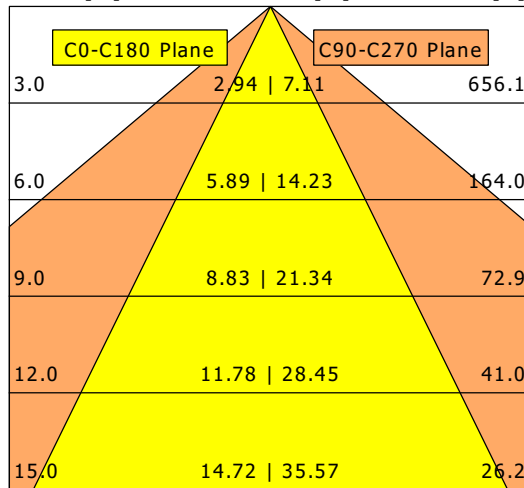

EL 307.30.2

EuroLED 300 | Track-Mounted (1xLED 56W 830/3000K 7560lm)

— C0/C180 cd / 1000 lm - - - C90/C270

	C0	C90	C180	C270
0°	781	781	781	781
15°	566	766	566	766
30°	350	654	350	654
45°	29	455	29	455
60°	12	160	12	160
75°	1	6	1	6
90°	0	0	0	0
cd / 1000 lm				

Offset [m] Cone width [m] Illuminance [lx]

η	LED
Efficiency	135 lm/W
Direct/Indirect	↓ 100% / ↑ 0%
System Power	56 W
UGR	X=4H, Y=8H
Reflection factors	70/50/20
UGR C0/C180	22.2
UGR C90/C270	30.7
CIE Flux Codes	76 98 100 100 100
Ra/CRI	>80