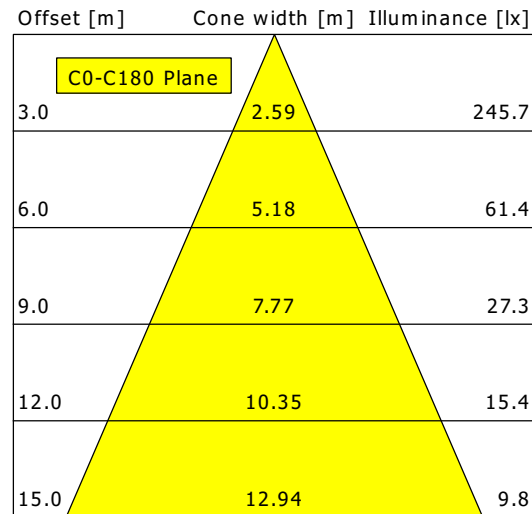

BTN-A 301.40.50

Button 300 Surface-Mounted (1xLED 14W 840/4000K 1440lm 50 °)

	C0	C90	C180	C270
0°	1536	1536	1536	1536
15°	1333	1333	1333	1333
30°	456	456	456	456
45°	18	18	18	18
60°	7	7	7	7
75°	5	5	5	5
90°	0	0	0	0
cd / 1000 lm				

η	LED
Efficiency	103 lm/W
Direct/Indirect	↓ 100% / ↑ 0%
System Power	14 W
UGR	X=4H, Y=8H
Reflection factors	70/50/20
UGR C0/C180	18.6
UGR C90/C270	18.6
CIE Flux Codes	97 99 100 100 100
Ra/CRI	>80