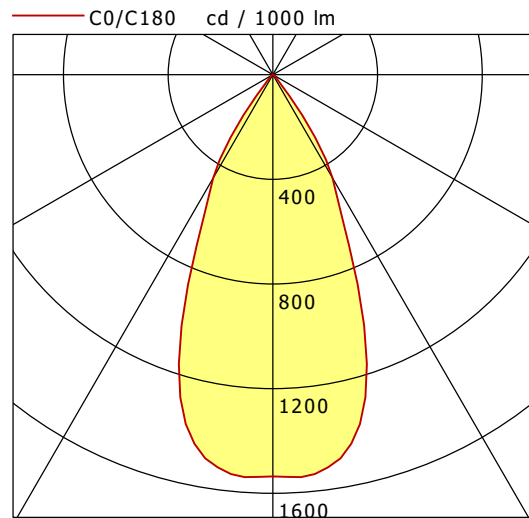

BTN-A 301.40.50

Button 300 Surface-Mounted (1xLED 14W 840/4000K 1440lm 50 °)

	C0	C90	C180	C270
0°	1536	1536	1536	1536
15°	1333	1333	1333	1333
30°	456	456	456	456
45°	18	18	18	18
60°	7	7	7	7
75°	5	5	5	5
90°	0	0	0	0
cd / 1000 lm				

η	LED
Efficiency	103 lm/W
Direct/Indirect	↓ 100% / ↑ 0%
System Power	14 W
UGR	X=4H, Y=8H
Reflection factors	70/50/20
UGR C0/C180	18.6
UGR C90/C270	18.6
CIE Flux Codes	97 99 100 100 100
Ra/CRI	>80