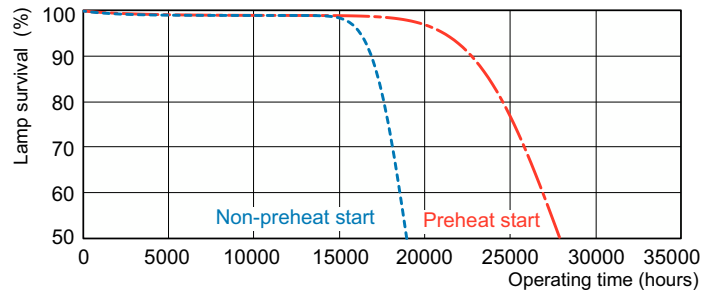

Life Expectancy Diagram - MASTER TL5 HE 21W/827 SLV/40