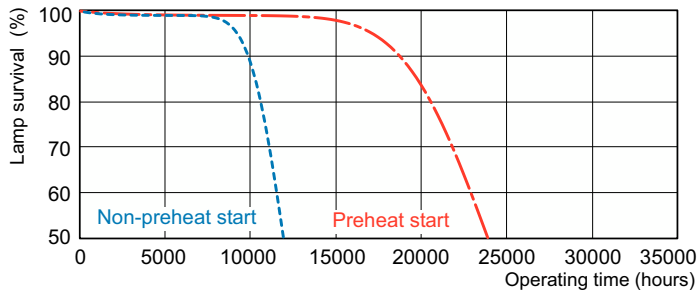

Lebensdauer

Life Expectancy Diagram - MASTER TL5 HE 21W/827 SLV/40