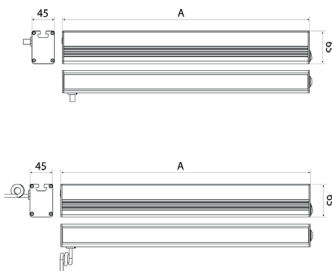

<b>Order number:</b>	150614-03
<b>Model:</b>	PROFILED
<b>Type:</b>	profiled luminaire with t-slot backsided
<b>Illuminant:</b>	SMD LED
<b>Power consumption:</b>	~27 W
<b>Lamp luminous flux:</b>	3150 lm
<b>Lamp luminous efficiency:</b>	145 lm/W
<b>Light distribution:</b>	direct
<b>Light colour:</b>	daylight white (5200 - 5700K)
<b>Connected load:</b>	220-240V AC ± 10%, 50-60 Hz
<b>Power supply:</b>	inbuilt
<b>Connection (connector):</b>	connection cable 3 m with angled SHUKO plug
<b>Degree of protection:</b>	IP40
<b>Class of protection:</b>	I
<b>Glare-free</b>	micro prisms
<b>Beam angle (optics):</b>	100°
<b>Operating temperature:</b>	-10... +45 °C
<b>Colour rendering (Ra):</b>	> 85
<b>Lamps lifetime:</b>	> 50,000 h
<b>Housing material:</b>	aluminium
<b>Cover material:</b>	plastics
<b>Height [B] x Width [C]:</b>	65 mm x 45 mm
<b>Length [A]:</b>	900 mm
<b>Weight (net):</b>	2200 g
<b>Gross weight:</b>	2750 g
<b>Risk group (DIN EN 62471):</b>	free group
<b>Mounting accessories:</b>	optional
<b>Marking:</b>	CE
<b>Made in:</b>	Germany
<b>Feature:</b>	universal luminaire