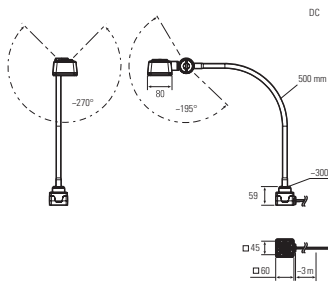

Lampenlebensdauer in Betriebsstunden (L80/B10)

LED Arbeitsplatzleuchte
LED workplace luminaire

CENALED SPOT DC, Flexarm

Item number: 121012-01
EAN: 4260556623719

Order number:	121012-01
Model:	CENALED SPOT
Type:	LED workplace luminaire with gooseneck
Illuminant:	High Power LED
Power consumption:	~8,5 W
Lamp luminous flux:	1120 lm
Lamp luminous efficiency:	134 lm/W
Light distribution:	direct
Light colour:	neutral white (5000K)
Connected load:	24V DC \pm 10%
Power supply:	-
Connection (connector):	connection cable 3m, flexible, two open cable ends
Degree of protection:	IP67
Class of protection:	III
Beam angle (optics):	30°
Operating temperature:	-10... +50 °C
Colour rendering (Ra):	> 80
Lamps lifetime:	> 60,000 h
Housing material:	aluminium (powder finished)
Length Flexarm [A]:	500 mm
Base height (B):	59 mm
Mounting:	screw-on base
Weight (net):	800 g
Gross weight:	1400 g
Risk group (DIN EN 62471):	free group
Mounting accessories:	magnet holder plate optional
Dimmable:	yes, via push button at the luminaire head, ON/OFF and dimming
Marking:	CE, ETL Listed
Made in:	Germany
Feature:	universal workplace luminaire with high protection degree