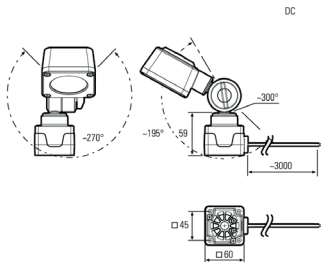

Lampenlebensdauer in Betriebsstunden (L80/B10)

CENALED SPOT DC, Gelenkkopf Joint head luminaire

Item number: 121012-03
EAN: 4260556623733

Order number:	121012-03
Model:	CENALED SPOT
Type:	LED joint head luminaire
Illuminant:	High Power LED
Power consumption:	~8,5 W
Lamp luminous flux:	1120 lm
Lamp luminous efficiency:	134 lm/W
Light distribution:	direct
Light colour:	neutral white (5000K)
Connected load:	24V DC \pm 10%
Power supply:	-
Connection (connector):	connection cable 3 m, oelflex, with open ends
Degree of protection:	IP67
Class of protection:	III
Beam angle (optics):	30°
Operating temperature:	-10... +50 °C
Colour rendering (Ra):	> 80
Lamps lifetime:	> 60,000 h
Housing material:	aluminium (powder-finished)
Cover material:	ESG 3,8 mm, shatterproof
Base height (B):	59 mm
Weight (net):	400 g
Gross weight:	550 g
Risk group (DIN EN 62471):	free group
Mounting accessories:	magnetic holder optional
Dimmable:	yes, via push button at the luminaire head , ON/OFF and dimming
Made in:	Germany
Feature:	handy LED luminaire with high degree of protection