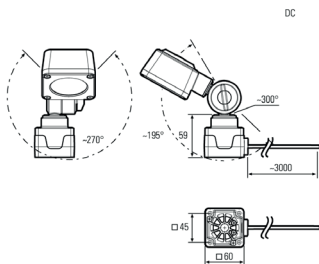

Lampenlebensdauer in Betriebsstunden (L80/B10)

CENALED SPOT DC, Gelenkkopf Joint head luminaire

Item number: 121012-03
EAN: 4260556623733

Order number:	121012-03
Model:	CENALED SPOT
Type:	LED joint head luminaire
Illuminant:	High Power LED
Power consumption:	~8,5 W
Lamp luminous flux:	1120 lm
Lamp luminous efficiency:	134 lm/W
Light distribution:	direct
Light colour:	neutral white (5000K)
Connected load:	24V DC \pm 10%
Power supply:	-
Connection (connector):	connection cable 3 m, oelflex, with open ends
Degree of protection:	IP67
Class of protection:	III
Beam angle (optics):	30°
Operating temperature:	-10... +50 °C
Colour rendering (Ra):	> 80
Lamps lifetime:	> 60,000 h
Housing material:	aluminium (powder-finished)
Cover material:	ESG 3,8 mm, shatterproof
Base height (B):	59 mm
Weight (net):	400 g
Gross weight:	550 g
Risk group (DIN EN 62471):	free group
Mounting accessories:	magnetic holder optional
Dimmable:	yes, via push button at the luminaire head , ON/OFF and dimming
Made in:	Germany
Feature:	handy LED luminaire with high degree of protection