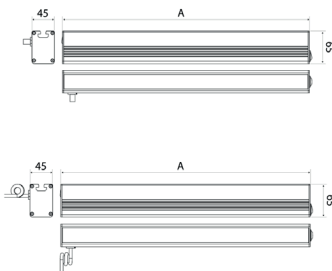

Lampenlebensdauer in Betriebsstunden (L80/B10)

LED Arbeitsplatzleuchte
LED workplace luminaire

**PROFILED DC, 1200 mm, with dimmer
micro prisms cover, 24V DC**

Item number: 150814-02
EAN: 4260556623849

| | |
|-----------------------------------|--|
| Order number: | 150814-02 |
| Model: | PROFILED |
| Type: | profiled luminaire with t-slot backsided |
| Illuminant: | SMD LED |
| Power consumption: | ~32 W |
| Lamp luminous flux: | 4410 lm |
| Lamp luminous efficiency: | 145 lm/W |
| Light distribution: | direct |
| Light colour: | daylight white (5200 - 5700K) |
| Connected load: | 24V DC ± 10% |
| Connection (connector): | M12 A-type encoded |
| Degree of protection: | IP40 |
| Class of protection: | III |
| Glare-free | micro prisms |
| Beam angle (optics): | 100° |
| Operating temperature: | -10... +60 °C |
| Colour rendering (Ra): | > 85 |
| Lamps lifetime: | > 60,000 h |
| Housing material: | aluminium |
| Cover material: | plastics |
| Height [B] x Width [C]: | 65 mm x 45 mm |
| Length [A]: | 1200 mm |
| Weight (net): | 2100 g |
| Gross weight: | 2850 g |
| Risk group (DIN EN 62471): | free group |
| Mounting accessories: | optional |
| Dimmable: | internal dimmer control |
| Marking: | CE |
| Made in: | Germany |
| Feature: | with dimming control, universally accepted as workbench lighting, system luminaire or industrial light |