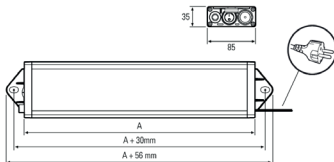

<b>Order number:</b>	110914-62
<b>Model:</b>	UNILED SL
<b>Type:</b>	LED system luminaire and workplace lighting
<b>Illuminant:</b>	SMD LED
<b>Power consumption:</b>	~17 W
<b>Lamp luminous flux:</b>	2060 lm
<b>Lamp luminous efficiency:</b>	127 lm/W
<b>Light distribution:</b>	direct
<b>Light colour:</b>	daylight white (5200 - 5700K)
<b>Connected load:</b>	220-240V AC ± 10%, 50-60 Hz
<b>Power supply:</b>	inbuilt
<b>Connection (connector):</b>	connection cable 3 m with angled SCHUKO plug
<b>Degree of protection:</b>	IP50
<b>Class of protection:</b>	I
<b>Glare-free</b>	micro prisms
<b>Beam angle (optics):</b>	100°
<b>Operating temperature:</b>	-10... +60 °C
<b>Colour rendering (Ra):</b>	> 80
<b>Lamps lifetime:</b>	> 50,000 h
<b>Housing material:</b>	aluminium
<b>Cover material:</b>	micro prisms cover
<b>Height [B] x Width [C]:</b>	35 mm x 85 mm
<b>Length [A]:</b>	545 mm / 575 mm
<b>Weight (net):</b>	950 g
<b>Gross weight:</b>	1400 g
<b>Risk group (DIN EN 62471):</b>	group 1
<b>Mounting accessories:</b>	optional
<b>Dimmable:</b>	via optional accessory
<b>Marking:</b>	CE
<b>Made in:</b>	Germany
<b>Feature:</b>	high light diffusion, universally applicable