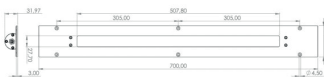

TUBELED_40 II Integrated 152210-01
TUBELED_40 II Integrated RGB-W 152290-01

Lamps lifetime in operation hours (L80/B10)