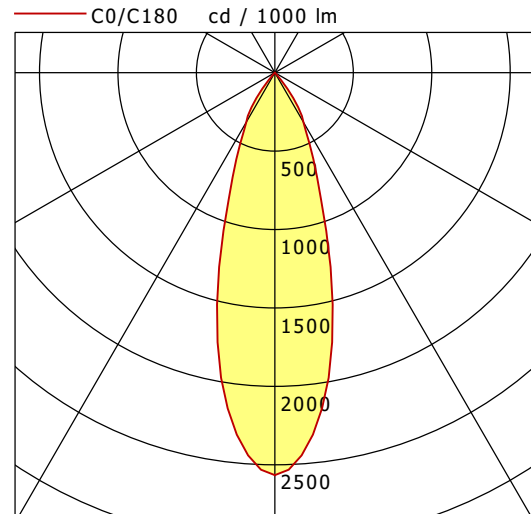

TORL 302.830.35.2/DALI-EU

Torpedo 300 (1xLED 25W 830/3000K 2470lm 35 °)

	C0	C90	C180	C270
0°	2566	2566	2566	2566
15°	1406	1406	1406	1406
30°	364	364	364	364
45°	3	3	3	3
60°	0	0	0	0
75°	0	0	0	0
90°	0	0	0	0
cd / 1000 lm				

η	LED
Efficiency	99 lm/W
Direct/Indirect	↓ 100% / ↑ 0%
System Power	25 W
UGR	X=4H, Y=8H
Reflection factors	70/50/20
UGR C0/C180	19.3
UGR C90/C270	19.3
CIE Flux Codes	100 100 100 100 100
Ra/CRI	>80