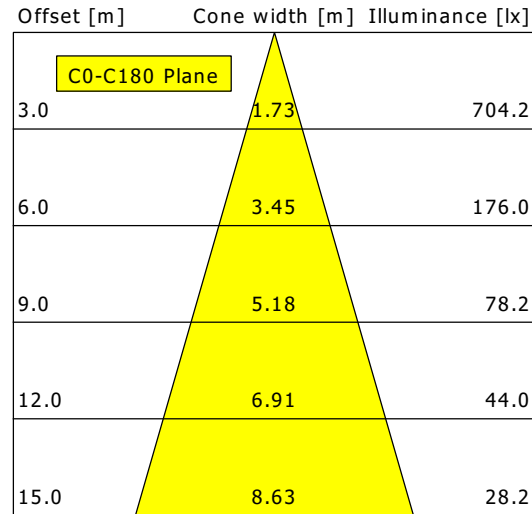

TORL 302.830.35.2/DALI-EU

Torpedo 300 (1xLED 25W 830/3000K 2470lm 35 °)

	C0	C90	C180	C270
0°	2566	2566	2566	2566
15°	1406	1406	1406	1406
30°	364	364	364	364
45°	3	3	3	3
60°	0	0	0	0
75°	0	0	0	0
90°	0	0	0	0
cd / 1000 lm				

η	LED
Efficiency	99 lm/W
Direct/Indirect	↓ 100% / ↑ 0%
System Power	25 W
UGR	X=4H, Y=8H
Reflection factors	70/50/20
UGR C0/C180	19.3
UGR C90/C270	19.3
CIE Flux Codes	100 100 100 100 100
Ra/CRI	>80