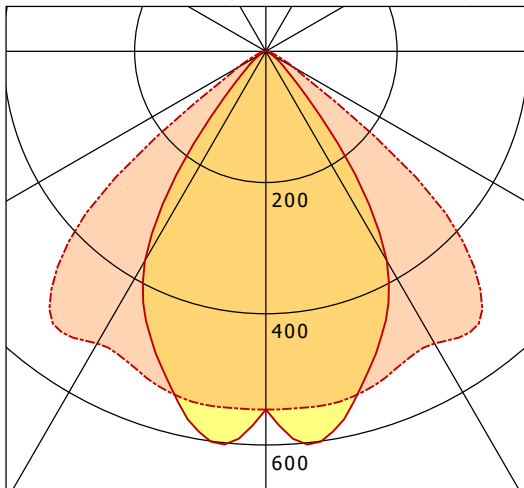

VFCPL 700.3530

Vario Professional (1xLED 30W 830/3000K 3390lm)

— C0/C180 cd / 1000 lm - - - C90/C270

	C0	C90	C180	C270
0°	546	546	546	546
15°	541	541	541	541
30°	369	514	369	514
45°	61	438	61	438
60°	12	49	12	49
75°	8	8	8	8
90°	0	0	0	0
cd / 1000 lm				

Offset [m] Cone width [m] Illuminance [lx]

η	LED
Efficiency	113 lm/W
Direct/Indirect	↓ 100% / ↑ 0%
System Power	30 W
UGR	X=4H, Y=8H
Reflection factors	70/50/20
UGR C0/C180	20.8
UGR C90/C270	26.8
CIE Flux Codes	74 97 99 100 99
Ra/CRI	>80