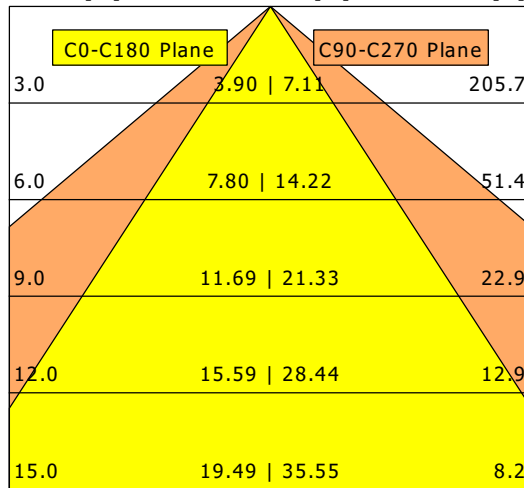

VFCPL 700.3530

Vario Professional (1xLED 30W 830/3000K 3390lm)

— C0/C180 cd / 1000 lm - - - C90/C270

	C0	C90	C180	C270
0°	546	546	546	546
15°	541	541	541	541
30°	369	514	369	514
45°	61	438	61	438
60°	12	49	12	49
75°	8	8	8	8
90°	0	0	0	0
cd / 1000 lm				

Offset [m] Cone width [m] Illuminance [lx]

η	LED
Efficiency	113 lm/W
Direct/Indirect	↓ 100% / ↑ 0%
System Power	30 W
UGR	X=4H, Y=8H
Reflection factors	70/50/20
UGR C0/C180	20.8
UGR C90/C270	26.8
CIE Flux Codes	74 97 99 100 99
Ra/CRI	>80