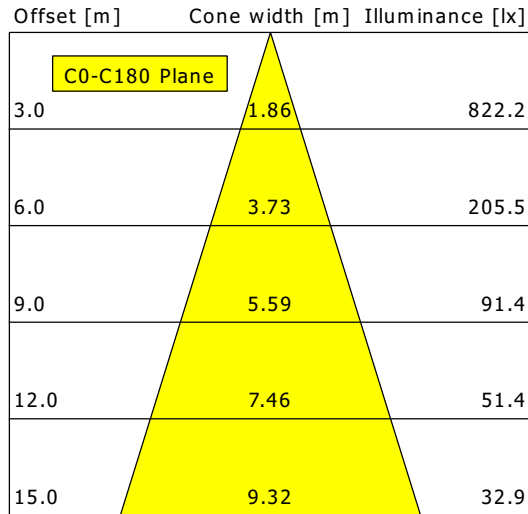

SCELP 401.20.35/B

Scene 4 (1xLED 36W BAKERY 3480lm 35°)

	C0	C90	C180	C270
0°	2126	2126	2126	2126
15°	1299	1299	1299	1299
30°	396	396	396	396
45°	26	26	26	26
60°	3	3	3	3
75°	0	0	0	0
90°	0	0	0	0
cd / 1000 lm				

η	LED
Efficiency	97 lm/W
Direct/Indirect	↓ 100% / ↑ 0%
System Power	36 W
UGR	X=4H, Y=8H
Reflection factors	70/50/20
UGR C0/C180	20.4
UGR C90/C270	20.4
CIE Flux Codes	97 100 100 100 100
Ra/CRI	---