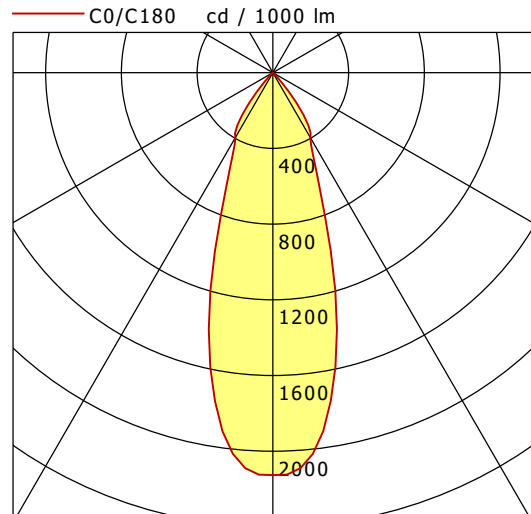

SCELP 401.20.35/B

Scene 4 (1xLED 36W BAKERY 3480lm 35°)

	C0	C90	C180	C270
0°	2126	2126	2126	2126
15°	1299	1299	1299	1299
30°	396	396	396	396
45°	26	26	26	26
60°	3	3	3	3
75°	0	0	0	0
90°	0	0	0	0
cd / 1000 lm				

η	LED
Efficiency	97 lm/W
Direct/Indirect	↓ 100% / ↑ 0%
System Power	36 W
UGR	X=4H, Y=8H
Reflection factors	70/50/20
UGR C0/C180	20.4
UGR C90/C270	20.4
CIE Flux Codes	97 100 100 100 100
Ra/CRI	---