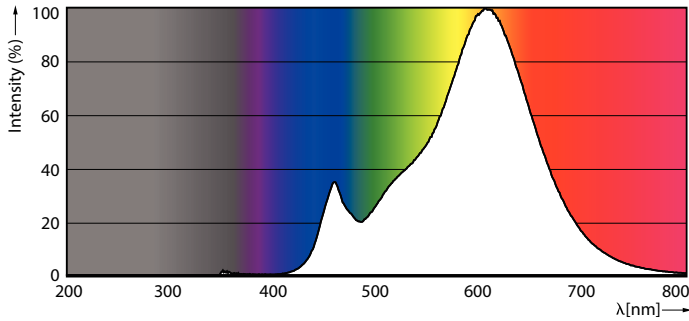

MASTER LEDbulb Glühlampenform

Photometrische Daten

LEDbulb MAS SLR1 8W A60 E27 827 CL-POC