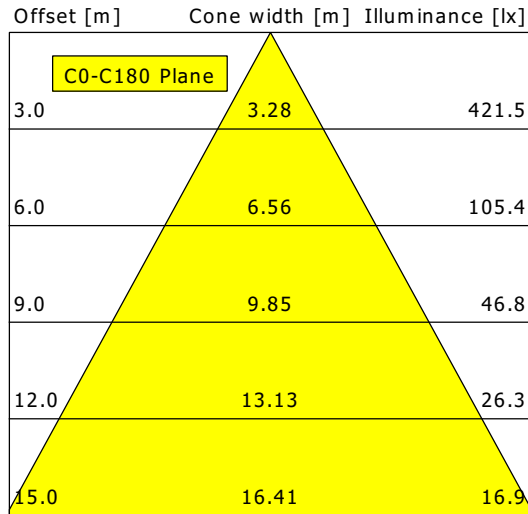

# SCEKLP 33.3030.55

Scene 33 System | Light-Head (1xLED 33W 830/3000K 3470lm 55°)

	C0	C90	C180	C270
0°	1093	1093	1093	1093
15°	1036	1036	1036	1036
30°	488	488	488	488
45°	22	22	22	22
60°	2	2	2	2
75°	2	2	2	2
90°	0	0	0	0
cd / 1000 lm				

<b>η</b>	LED
Efficiency	105 lm/W
Direct/Indirect	↓ 100% / ↑ 0%
System Power	33 W
<b>UGR</b>	X=4H, Y=8H
Reflection factors	70/50/20
UGR C0/C180	19.5
UGR C90/C270	19.5
CIE Flux Codes	97 100 100 100 100
Ra/CRI	>80