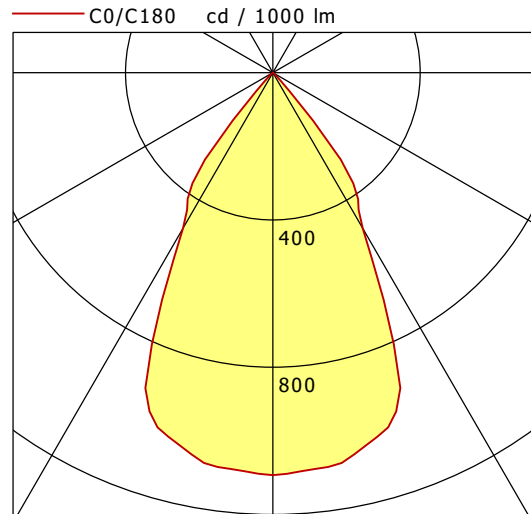

# SCEKLP 33.3030.55

Scene 33 System | Light-Head (1xLED 33W 830/3000K 3470lm 55°)

	C0	C90	C180	C270
0°	1093	1093	1093	1093
15°	1036	1036	1036	1036
30°	488	488	488	488
45°	22	22	22	22
60°	2	2	2	2
75°	2	2	2	2
90°	0	0	0	0
cd / 1000 lm				

<b>η</b>	LED
Efficiency	105 lm/W
Direct/Indirect	↓ 100% / ↑ 0%
System Power	33 W
<b>UGR</b>	X=4H, Y=8H
Reflection factors	70/50/20
UGR C0/C180	19.5
UGR C90/C270	19.5
CIE Flux Codes	97 100 100 100 100
Ra/CRI	>80