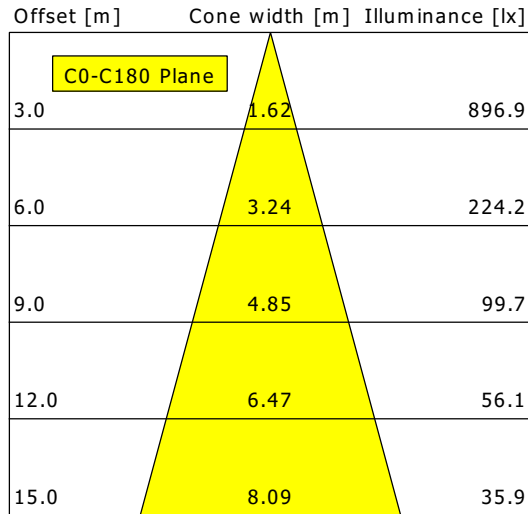

SCEKLP 33.3040.35

Scene 33 System | Light-Head (1xLED 33W 840/4000K 3510lm 35°)

	C0	C90	C180	C270
0°	2300	2300	2300	2300
15°	1162	1162	1162	1162
30°	414	414	414	414
45°	22	22	22	22
60°	3	3	3	3
75°	1	1	1	1
90°	0	0	0	0
cd / 1000 lm				

η	LED
Efficiency	107 lm/W
Direct/Indirect	↓ 100% / ↑ 0%
System Power	33 W
UGR	X=4H, Y=8H
Reflection factors	70/50/20
UGR C0/C180	19.2
UGR C90/C270	19.2
CIE Flux Codes	97 100 100 100 100
Ra/CRI	>80