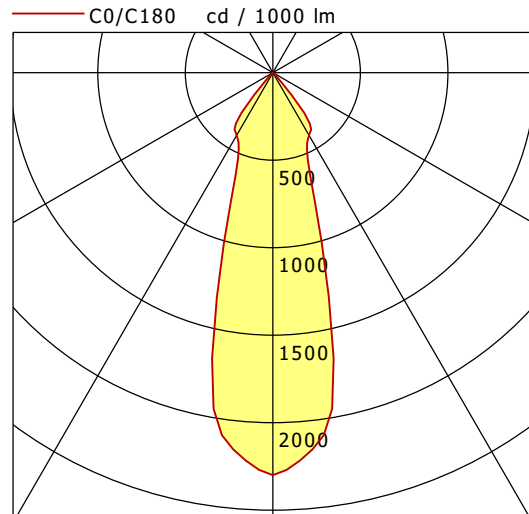

SCEKLP 33.3040.35

Scene 33 System | Light-Head (1xLED 33W 840/4000K 3510lm 35°)

	C0	C90	C180	C270
0°	2300	2300	2300	2300
15°	1162	1162	1162	1162
30°	414	414	414	414
45°	22	22	22	22
60°	3	3	3	3
75°	1	1	1	1
90°	0	0	0	0
cd / 1000 lm				

η	LED
Efficiency	107 lm/W
Direct/Indirect	↓ 100% / ↑ 0%
System Power	33 W
UGR	X=4H, Y=8H
Reflection factors	70/50/20
UGR C0/C180	19.2
UGR C90/C270	19.2
CIE Flux Codes	97 100 100 100 100
Ra/CRI	>80