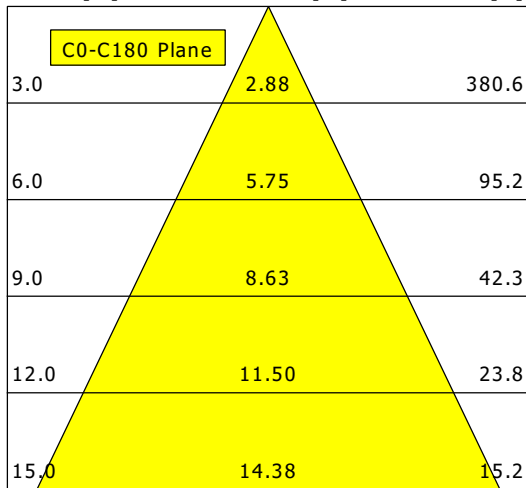

SCOUT 202.940.50.2/DALI-EU

Scout Next (1xLED 21W 940/4000K 2320lm 50°)

— C0/C180 cd / 1000 lm

	C0	C90	C180	C270
0°	1477	1477	1477	1477
15°	1257	1257	1257	1257
30°	497	497	497	497
45°	12	12	12	12
60°	1	1	1	1
75°	0	0	0	0
90°	0	0	0	0
cd / 1000 lm				

Offset [m] Cone width [m] Illuminance [lx]

η	LED
Efficiency	111 lm/W
Direct/Indirect	↓ 100% / ↑ 0%
System Power	21 W
UGR	X=4H, Y=8H
Reflection factors	70/50/20
UGR C0/C180	19.0
UGR C90/C270	19.0
CIE Flux Codes	99 100 100 100 100
Ra/CRI	>90