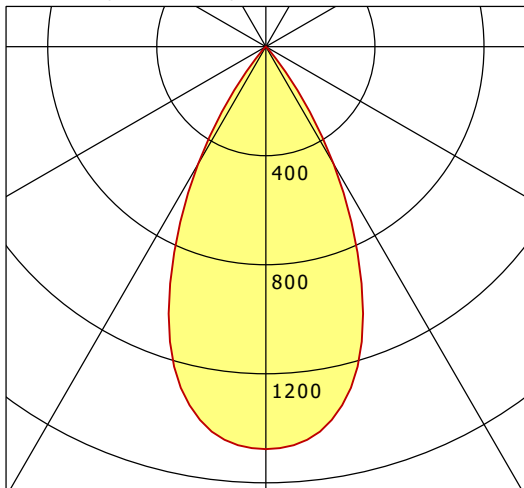

SCOUT 202.940.50.2/DALI-EU

Scout Next (1xLED 21W 940/4000K 2320lm 50°)

— C0/C180 cd / 1000 lm

	C0	C90	C180	C270
0°	1477	1477	1477	1477
15°	1257	1257	1257	1257
30°	497	497	497	497
45°	12	12	12	12
60°	1	1	1	1
75°	0	0	0	0
90°	0	0	0	0
cd / 1000 lm				

Offset [m] Cone width [m] Illuminance [lx]

η	LED
Efficiency	111 lm/W
Direct/Indirect	↓ 100% / ↑ 0%
System Power	21 W
UGR	X=4H, Y=8H
Reflection factors	70/50/20
UGR C0/C180	19.0
UGR C90/C270	19.0
CIE Flux Codes	99 100 100 100 100
Ra/CRI	>90