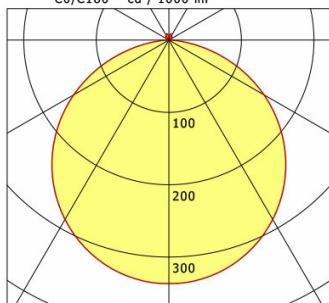

Abmessungen / Gewichte

Außendurchmesser	400 mm
Höhe	94 mm
Nettogewicht	4.12 kg
Bruttogewicht	4.34 kg

LUNXS 400.840.1/DALI

Lunata XSmall (1xLED 11W 840/4000K 1130lm)

C0/C180 cd / 1000 lm

	C0	C90	C180	C270
0°	337	337	337	337
15°	324	324	324	324
30°	286	286	286	286
45°	227	227	227	227
60°	152	152	152	152
75°	65	65	65	65
90°	2	2	2	2

cd / 1000 lm

Offset [m] Cone width [m] Illuminance [lx]

Offset [m]	Cone width [m]	Illuminance [lx]
3.0	9.21	42.3
6.0	18.41	10.6
9.0	27.62	4.7
12.0	36.83	2.6
15.0	46.04	1.7

η	LED
Efficiency	103 lm/W
Direct/Indirect	↓ 97% / ↑ 3%
System Power	11 W
UGR	X=4H, Y=8H
Reflection factors	70/50/20
UGR C0/C180	20.0
UGR C90/C270	20.0
CIE Flux Codes	47 79 96 97 100
Ra/CRI	>80