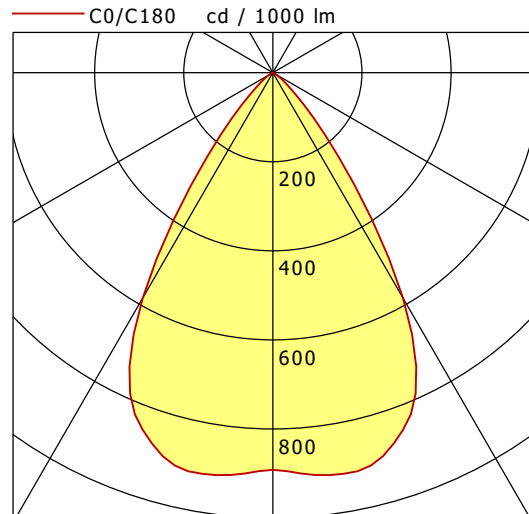

LEWYS 102.830/DALI

Lewy Small (1xLED 19W 830/3000K 2450lm 65°)

	C0	C90	C180	C270
0°	892	892	892	892
15°	904	904	904	904
30°	584	584	584	584
45°	86	86	86	86
60°	8	8	8	8
75°	0	0	0	0
90°	0	0	0	0
cd / 1000 lm				

η	LED
Efficiency	129 lm/W
Direct/Indirect	↓ 100% / ↑ 0%
System Power	19 W
UGR	X=4H, Y=8H
Reflection factors	70/50/20
UGR C0/C180	19.1
UGR C90/C270	19.1
CIE Flux Codes	92 100 100 100 100
Ra/CRI	>80