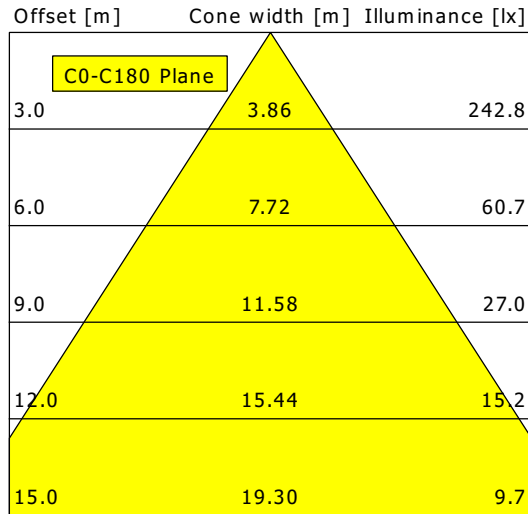

LEWYS 102.830/DALI

Lewy Small (1xLED 19W 830/3000K 2450lm 65°)

	C0	C90	C180	C270
0°	892	892	892	892
15°	904	904	904	904
30°	584	584	584	584
45°	86	86	86	86
60°	8	8	8	8
75°	0	0	0	0
90°	0	0	0	0
cd / 1000 lm				

η	LED
Efficiency	129 lm/W
Direct/Indirect	↓ 100% / ↑ 0%
System Power	19 W
UGR	X=4H, Y=8H
Reflection factors	70/50/20
UGR C0/C180	19.1
UGR C90/C270	19.1
CIE Flux Codes	92 100 100 100 100
Ra/CRI	>80