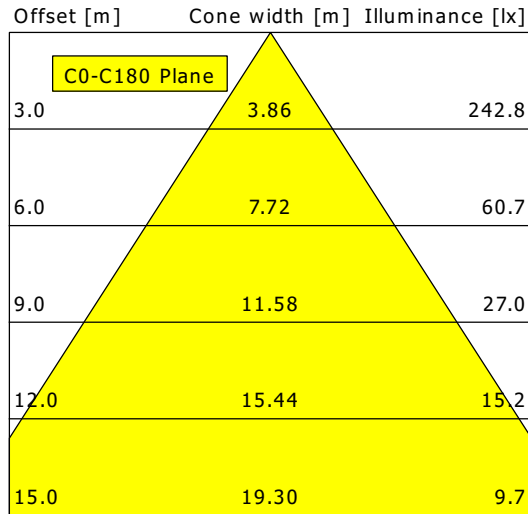

LEWYS 102.830

Lewy Small (1xLED 19W 830/3000K 2450lm 65°)

	C0	C90	C180	C270
0°	892	892	892	892
15°	904	904	904	904
30°	584	584	584	584
45°	86	86	86	86
60°	8	8	8	8
75°	0	0	0	0
90°	0	0	0	0
cd / 1000 lm				

η	LED
Efficiency	129 lm/W
Direct/Indirect	↓ 100% / ↑ 0%
System Power	19 W
UGR	X=4H, Y=8H
Reflection factors	70/50/20
UGR C0/C180	19.1
UGR C90/C270	19.1
CIE Flux Codes	92 100 100 100 100
Ra/CRI	>80