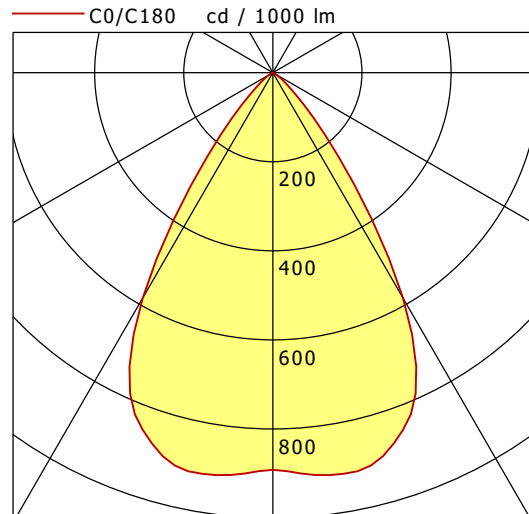

LEWYS 102.830

Lewy Small (1xLED 19W 830/3000K 2450lm 65°)

	C0	C90	C180	C270
0°	892	892	892	892
15°	904	904	904	904
30°	584	584	584	584
45°	86	86	86	86
60°	8	8	8	8
75°	0	0	0	0
90°	0	0	0	0
cd / 1000 lm				

η	LED
Efficiency	129 lm/W
Direct/Indirect	↓ 100% / ↑ 0%
System Power	19 W
UGR	X=4H, Y=8H
Reflection factors	70/50/20
UGR C0/C180	19.1
UGR C90/C270	19.1
CIE Flux Codes	92 100 100 100 100
Ra/CRI	>80