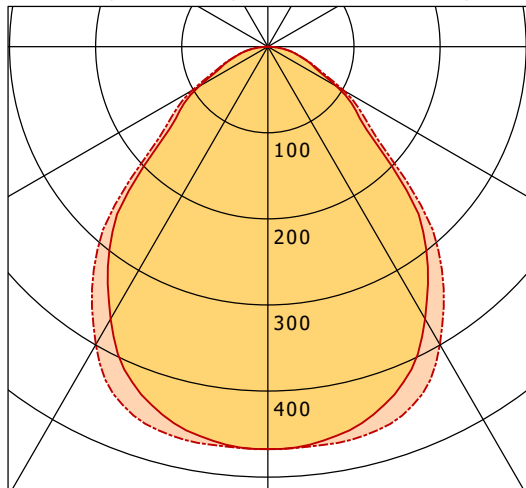

FYR 104.0625.840

Fyrre (1xLED 37W 840/4000K 4480lm)

— C0/C180 cd / 1000 lm - - - C90/C270

	C0	C90	C180	C270
0°	467	467	467	467
15°	448	464	448	464
30°	365	400	365	400
45°	217	240	217	240
60°	92	101	92	101
75°	35	35	35	35
90°	0	0	0	0
cd / 1000 lm				

Offset [m] Cone width [m] Illuminance [lx]

η	LED
Efficiency	121 lm/W
Direct/Indirect	↓ 100% / ↑ 0%
System Power	37 W
UGR	X=4H, Y=8H
Reflection factors	70/50/20
UGR C0/C180	18.3
UGR C90/C270	18.6
CIE Flux Codes	61 87 97 100 100
Ra/CRI	>80