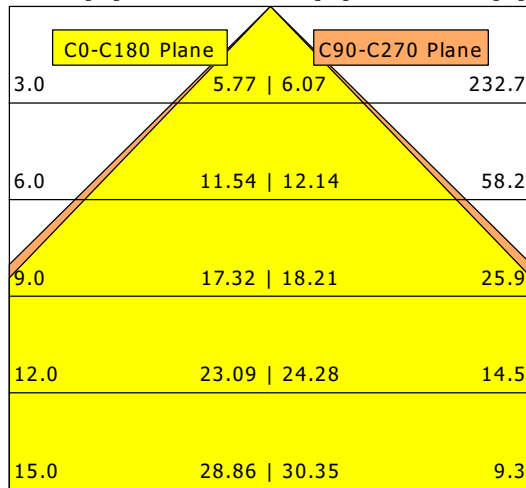

FYR 104.0625.840

Fyrre (1xLED 37W 840/4000K 4480lm)

— C0/C180 cd / 1000 lm - - - C90/C270

	C0	C90	C180	C270
0°	467	467	467	467
15°	448	464	448	464
30°	365	400	365	400
45°	217	240	217	240
60°	92	101	92	101
75°	35	35	35	35
90°	0	0	0	0
cd / 1000 lm				

Offset [m] Cone width [m] Illuminance [lx]

η	LED
Efficiency	121 lm/W
Direct/Indirect	↓ 100% / ↑ 0%
System Power	37 W
UGR	X=4H, Y=8H
Reflection factors	70/50/20
UGR C0/C180	18.3
UGR C90/C270	18.6
CIE Flux Codes	61 87 97 100 100
Ra/CRI	>80