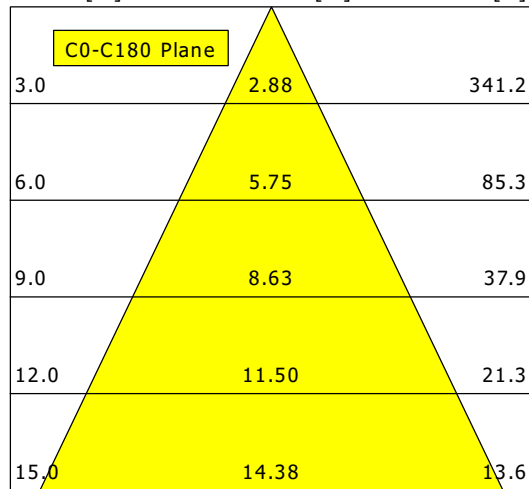

Scout Next (1xLED 21W 927/2700K 2080lm 51°)

— C0/C180 cd / 1000 lm

	C0	C90	C180	C270
0°	1477	1477	1477	1477
15°	1257	1257	1257	1257
30°	497	497	497	497
45°	12	12	12	12
60°	1	1	1	1
75°	0	0	0	0
90°	0	0	0	0
cd / 1000 lm				

Offset [m] Cone width [m] Illuminance [lx]

<b>η</b>	LED
Efficiency	99 lm/W
Direct/Indirect	↓ 100% / ↑ 0%
System Power	21 W
<b>UGR</b>	X=4H, Y=8H
Reflection factors	70/50/20
UGR C0/C180	18.6
UGR C90/C270	18.6
CIE Flux Codes	99 100 100 100 100
Ra/CRI	> 90