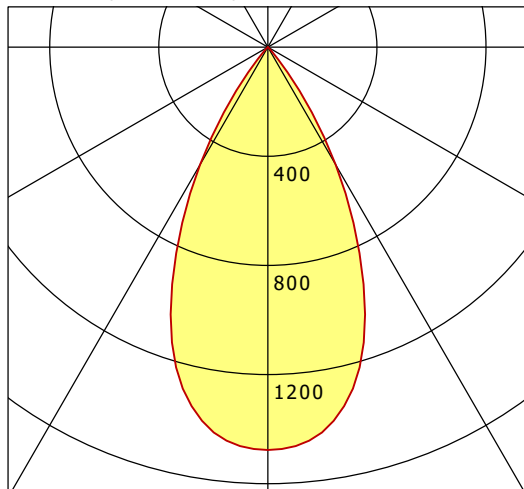

Scout Next (1xLED 21W 927/2700K 2080lm 51°)

— C0/C180 cd / 1000 lm

	C0	C90	C180	C270
0°	1477	1477	1477	1477
15°	1257	1257	1257	1257
30°	497	497	497	497
45°	12	12	12	12
60°	1	1	1	1
75°	0	0	0	0
90°	0	0	0	0
cd / 1000 lm				

Offset [m] Cone width [m] Illuminance [lx]

<b>η</b>	LED
Efficiency	99 lm/W
Direct/Indirect	↓ 100% / ↑ 0%
System Power	21 W
<b>UGR</b>	X=4H, Y=8H
Reflection factors	70/50/20
UGR C0/C180	18.6
UGR C90/C270	18.6
CIE Flux Codes	99 100 100 100 100
Ra/CRI	> 90