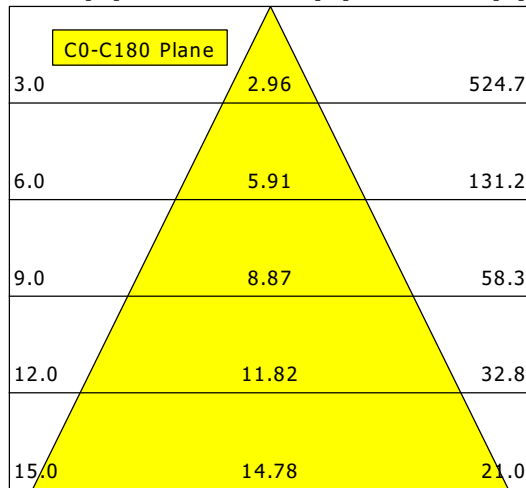

CSALP 61.20.50/B

CSA 60 (1xLED 36W BAKERY 3270lm)

— C0/C180 cd / 1000 lm

	C0	C90	C180	C270
0°	1444	1444	1444	1444
15°	1266	1266	1266	1266
30°	517	517	517	517
45°	8	8	8	8
60°	4	4	4	4
75°	3	3	3	3
90°	0	0	0	0
cd / 1000 lm				

Offset [m] Cone width [m] Illuminance [lx]

η	LED
Efficiency	91 lm/W
Direct/Indirect	↓ 100% / ↑ 0%
System Power	36 W
UGR	X=4H, Y=8H
Reflection factors	70/50/20
UGR C0/C180	20.3
UGR C90/C270	20.3
CIE Flux Codes	98 99 100 100 100
Ra/CRI	---