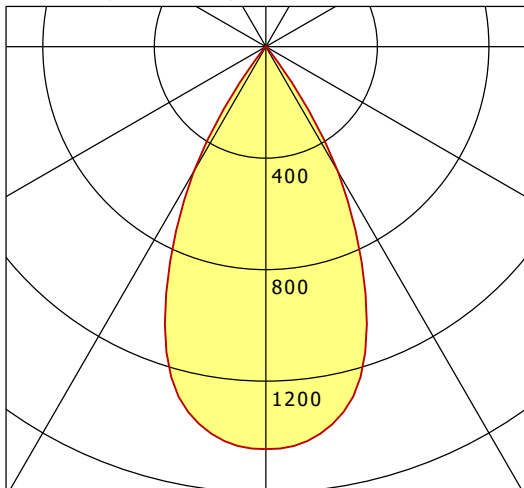

CSALP 61.20.50/B

CSA 60 (1xLED 36W BAKERY 3270lm)

— C0/C180 cd / 1000 lm

	C0	C90	C180	C270
0°	1444	1444	1444	1444
15°	1266	1266	1266	1266
30°	517	517	517	517
45°	8	8	8	8
60°	4	4	4	4
75°	3	3	3	3
90°	0	0	0	0
cd / 1000 lm				

Offset [m] Cone width [m] Illuminance [lx]

η	LED
Efficiency	91 lm/W
Direct/Indirect	↓ 100% / ↑ 0%
System Power	36 W
UGR	X=4H, Y=8H
Reflection factors	70/50/20
UGR C0/C180	20.3
UGR C90/C270	20.3
CIE Flux Codes	98 99 100 100 100
Ra/CRI	---