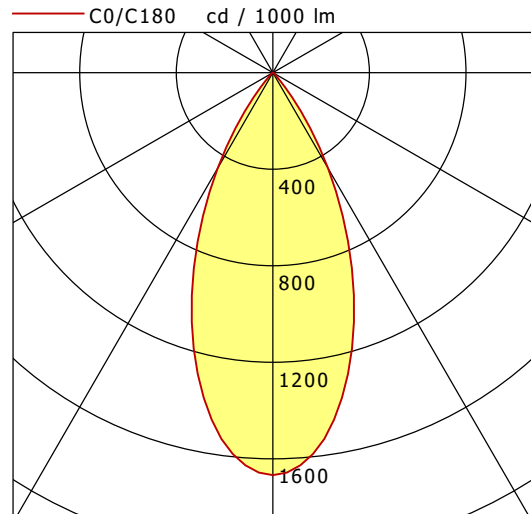

ORYO-T 203.930.45

Oryo 200 | Track-Mounted (1xLED 30W 930/3000K 3370lm 45°)

	C0	C90	C180	C270
0°	1668	1668	1668	1668
15°	1239	1239	1239	1239
30°	457	457	457	457
45°	21	21	21	21
60°	6	6	6	6
75°	2	2	2	2
90°	0	0	0	0
cd / 1000 lm				

η	LED
Efficiency	112 lm/W
Direct/Indirect	↓ 100% / ↑ 0%
System Power	30 W
UGR	X=4H, Y=8H
Reflection factors	70/50/20
UGR C0/C180	21.3
UGR C90/C270	21.3
CIE Flux Codes	97 99 100 100 100
Ra/CRI	>90