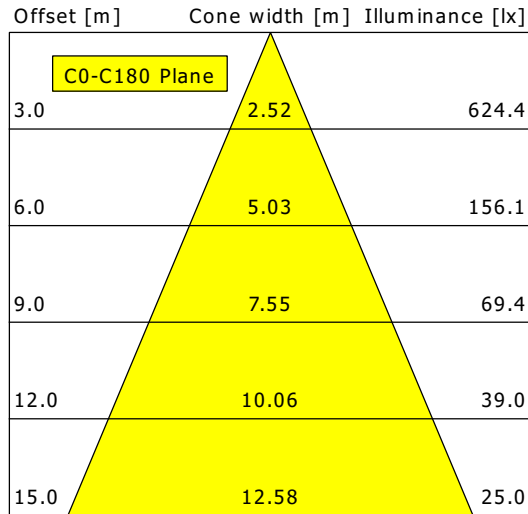

ORYO-T 203.930.45

Oryo 200 | Track-Mounted (1xLED 30W 930/3000K 3370lm 45°)

	C0	C90	C180	C270
0°	1668	1668	1668	1668
15°	1239	1239	1239	1239
30°	457	457	457	457
45°	21	21	21	21
60°	6	6	6	6
75°	2	2	2	2
90°	0	0	0	0
cd / 1000 lm				

η	LED
Efficiency	112 lm/W
Direct/Indirect	↓ 100% / ↑ 0%
System Power	30 W
UGR	X=4H, Y=8H
Reflection factors	70/50/20
UGR C0/C180	21.3
UGR C90/C270	21.3
CIE Flux Codes	97 99 100 100 100
Ra/CRI	>90