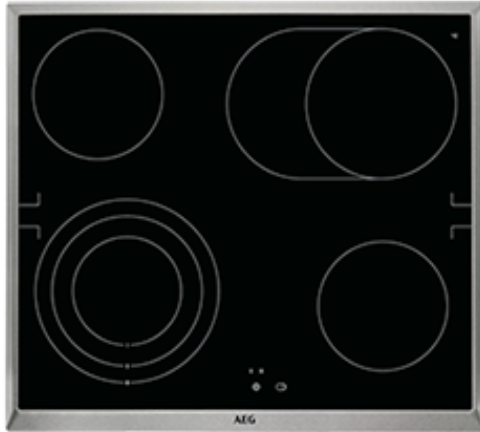

## HE604070XB BI Hob

### Optimized cooking flexibility with multiple-zone hob

This hob provides an optimized range of cooking options: two regular heat sources, a triple-ring zone and an oval multi-purpose zone.

#### Features :

- Hob without controls, for combination with oven or separate control panel
- Fast heating highlight cooking zones
- New XL frame concept OptiFit Frame™
- Touch-control
- Residual heating indicator: 4
- OptiFix™: extremely fast installation concept
- Ceramic glass colour: Black

#### Technical Specs :

- Installation : Normal BI
- Product Number Code : 949 595 066
- EAN : 7332543108602
- Built in height mm : 38
- Width mm : 576
- Depth mm : 516
- Width cutting : 560
- Depth cutting : 490
- Frame Colour - colour of the frame : Stainless Steel
- Hob type : Ceramic Glass
- Total electricity loading : 7100
- Left front - Power/Diameter : 800/1600/2300W/120/175/210mm
- Rear - Power/Diameter : 1200W/145mm
- Right front - Power/Diameter : 1200W/145mm
- Right rear - Power/Diameter : 1500/2400W/170x265mm
- Voltage : 220-240
- Weight gross cleaner and accessories with packaging : 8.06
- Weight net cleaner and accessories no packaging : 7.2
- Package height : 118
- Package width : 678
- Package depth : 600